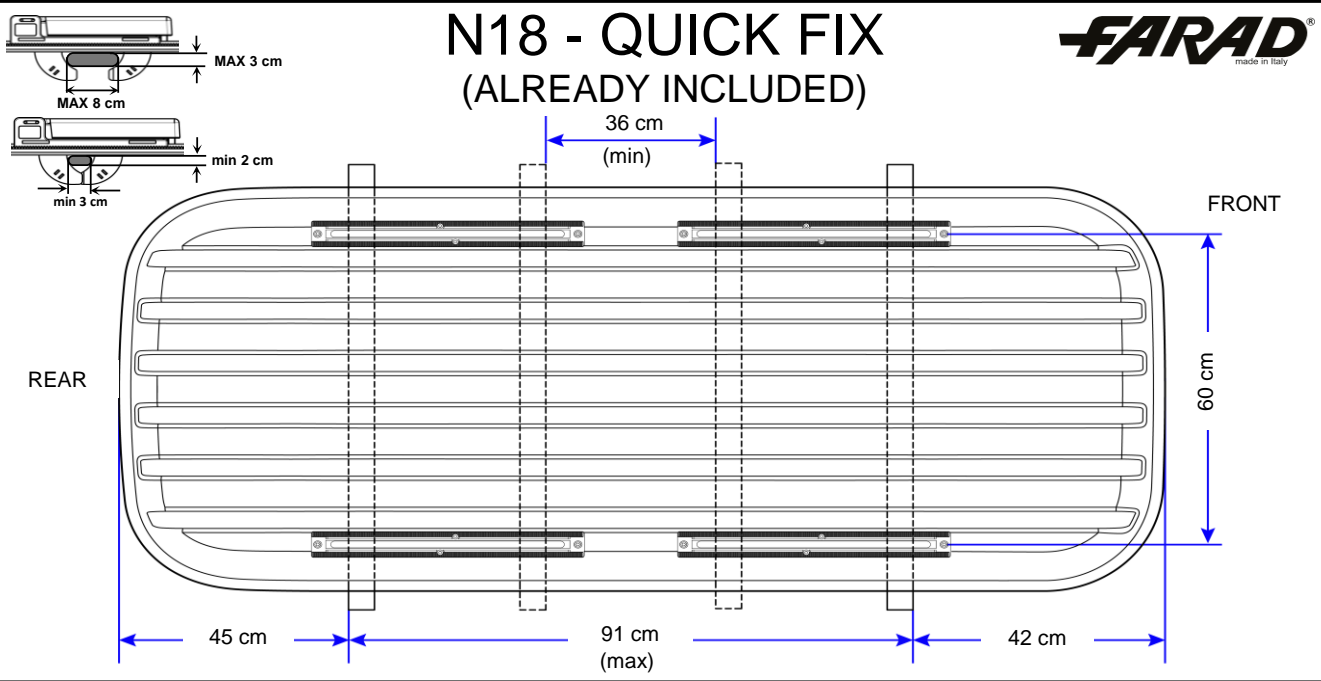

N18 - QUICK FIX (ALREADY INCLUDED)

N18 - T-NUT (ACCESSORY - SOLD SEPARATELY)

N18 - FAST FIX / U-FIX (ACCESSORY - SOLD SEPARATELY)