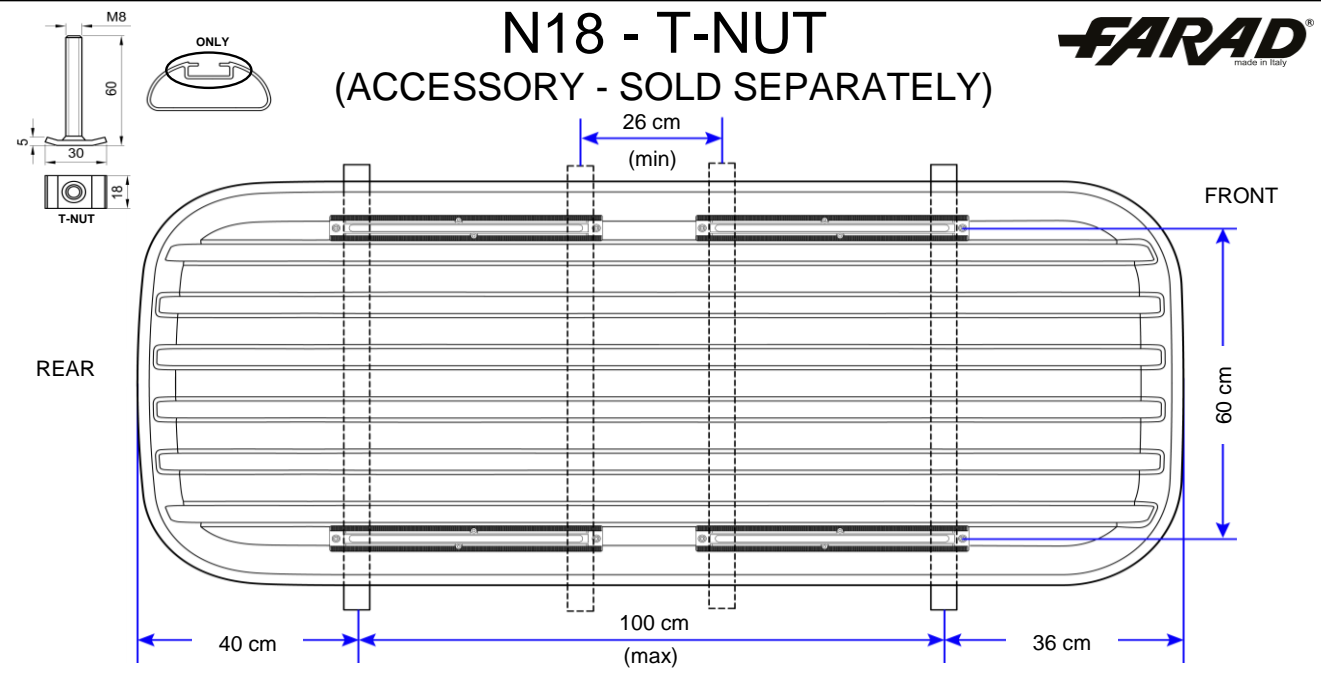

N18 - QUICK FIX (ALREADY INCLUDED)

N18 - T-NUT (ACCESSORY - SOLD SEPARATELY)

N18 - FAST FIX / U-FIX (ACCESSORY - SOLD SEPARATELY)